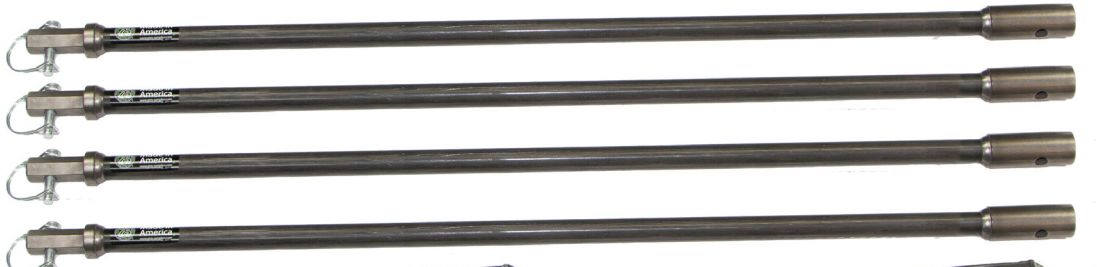

AMS, Inc.

105 Harrison Street.
American Falls, ID 83211

800.635.7330
208.266.2017

ams@ams-samplers.com
www.ams-samplers.com

2-1/4" x 3' Soil Auger Kit, Hex Quick Pin, #58564

You asked for it and we listened. No more threaded connections!
The 2-1/4" x 3' Hex Quick Pin Soil Auger Kit is a complete, compact setup for augering to depths of 12'.

Kit includes:

- # 58520 - (1) 2-1/4" Regular Auger, Hex Quick Pin
- # 58528 - (1) 2-1/4" Mud Auger, Hex Quick Pin
- # 58514 - (4) 3' Extension, Hex Quick Pin
- # 58504 - (1) 18" Rubber Coated Cross Handle, Hex Quick Pin
- # 430.02 - (1) 3' Green Poly-Canvas Case

All items in the kit feature AMS' Hex Quick Pin Connection Type. This male/female hex connection type offers easy assembly/disassembly on site & will allow you to accomplish your sampling task quicker & more efficiently.