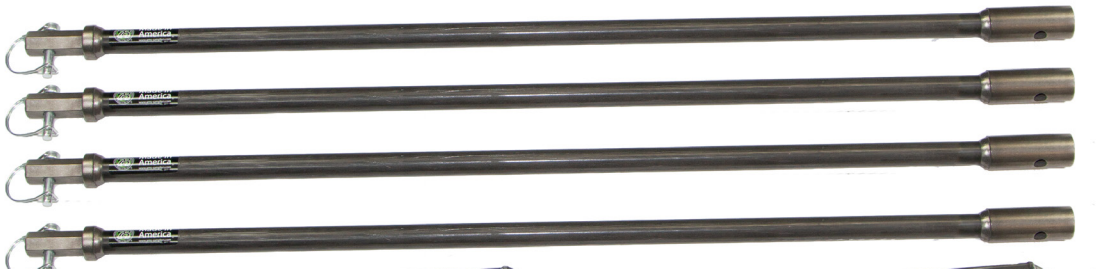

## 3-1/4" x 3' Soil Auger Kit, Hex Quick Pin, #58565

You asked for it and we listened. No more threaded connections!  
The 3-1/4" x 3' Hex Quick Pin Soil Auger Kit is a complete, compact setup for augering to depths of 12'.

### Kit includes:

- # 58501 - (1) 3-1/4" Regular Auger, Hex Quick Pin
- # 58502 - (1) 3-1/4" Mud Auger, Hex Quick Pin
- # 58514 - (4) 3' Extension, Hex Quick Pin
- # 58504 - (1) 18" Rubber Coated Cross Handle, Hex Quick Pin
- # 430.02 - (1) 3' Green Poly-Canvas Case

All items in the kit feature AMS' Hex Quick Pin Connection Type. This male/female hex connection type offers easy assembly/disassembly on site & will allow you to accomplish your sampling task quicker & more efficiently.