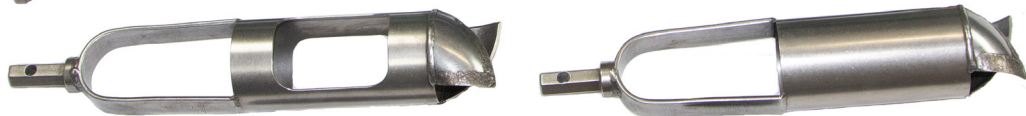

## 3-1/4" x 3' Soil Auger Kit, Hex Quick Pin, #58565

You asked for it and we listened. No more threaded connections!  
The 3-1/4" x 3' Hex Quick Pin Soil Auger Kit is a complete, compact setup for augering to depths of 12'.

### Kit includes:

- # 58501 - (1) 3-1/4" Regular Auger, Hex Quick Pin
- # 58502 - (1) 3-1/4" Mud Auger, Hex Quick Pin
- # 58514 - (4) 3' Extension, Hex Quick Pin
- # 58504 - (1) 18" Rubber Coated Cross Handle, Hex Quick Pin
- # 430.02 - (1) 3' Green Poly-Canvas Case

All items in the kit feature AMS' Hex Quick Pin Connection Type. This male/female hex connection type offers easy assembly/disassembly on site & will allow you to accomplish your sampling task quicker & more efficiently.